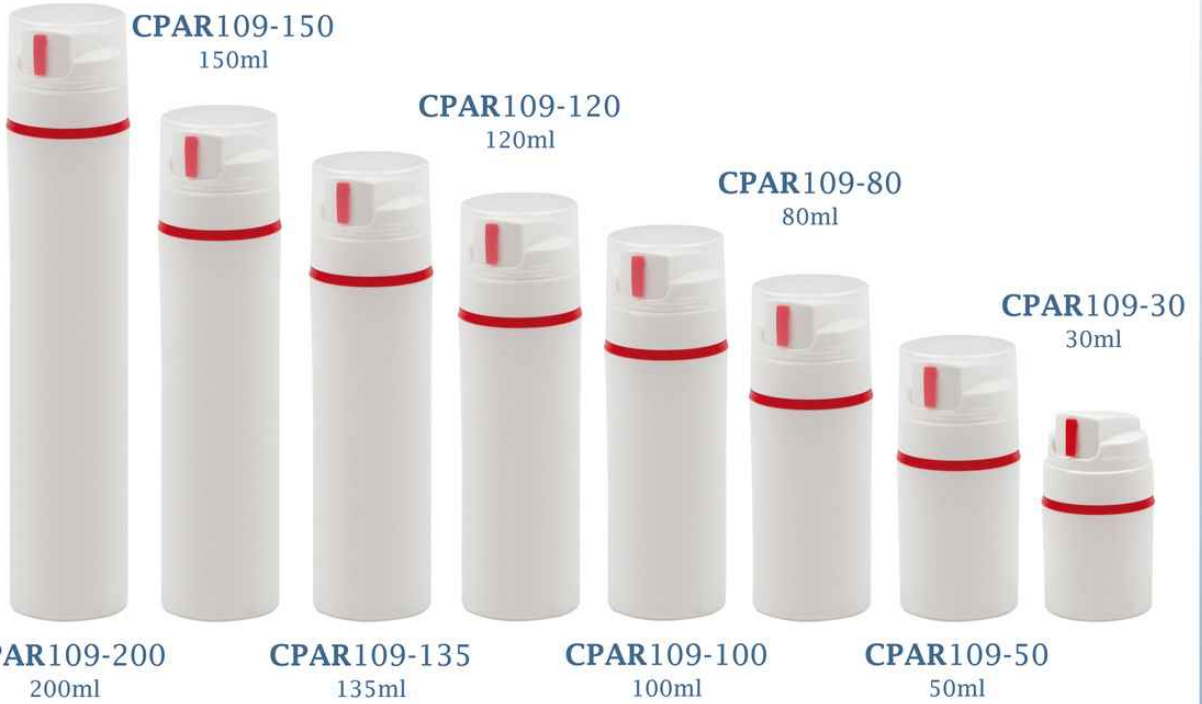

CPAR111-30
30ml

CPAR111-15
15ml

AIRLESS BOTELLAS (Airless Bottles)

casadevall
COSMETICS PACKAGING

BOTELLAS DISPENSADORAS LOCIÓN PLÁSTICO

(Lotion Bottle - Plastic)

CPBD218-60
2x30ml

CPBD218-40
2x20ml