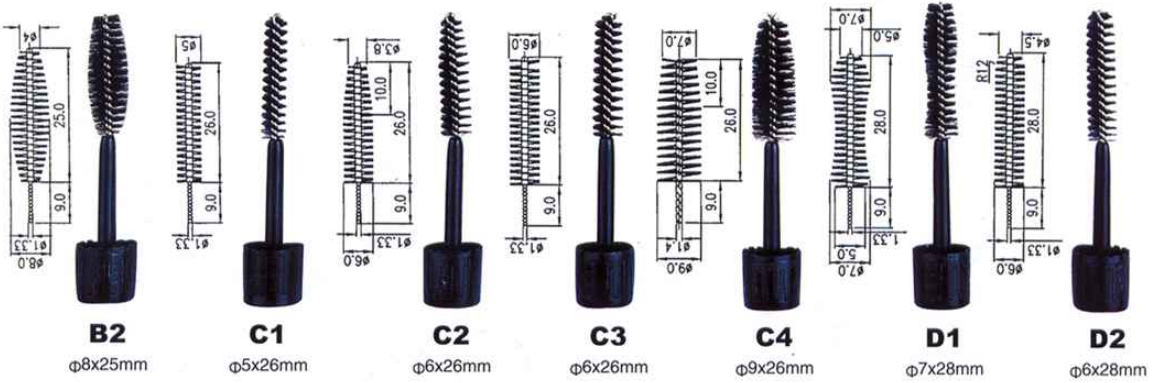

(Mascara Tip)

PUNTAS FLOCKED (Flocked Tip)

| | | | | | |
|-----|---|---|------------------------------|---|----------------------------|
| #1 |  | A | $\varnothing 2.35_{-0.03}^0$ | C | 12.7 ± 1.00 |
| | | B | 21.6 ± 1.00 | D | $\varnothing 5.6_{-0.3}^0$ |
| #1C |  | A | 2.45 ± 0.02 | E | $2.55_{-0.03}^0$ |
| | | B | 20.7 ± 1.00 | D | $\varnothing 5.6_{-0.3}^0$ |
| | | C | 12.7 ± 1.00 | | |
| #2 |  | A | $\varnothing 3_{0}^{+0.05}$ | C | 12.9 ± 1.00 |
| | | B | 21.9 ± 1.00 | D | $R2.7 \pm 1$ |
| #3 |  | A | $\varnothing 3_{-0.06}^0$ | C | 11 ± 1.00 |
| | | B | 20.5 ± 1.00 | D | $\varnothing 5.4_{-0.3}^0$ |
| #7A |  | A | $\varnothing 2.5_{-0.05}^0$ | C | 12.1 ± 1.00 |
| | | B | 21.2 ± 1.00 | D | $\varnothing 5.5_{-0.3}^0$ |