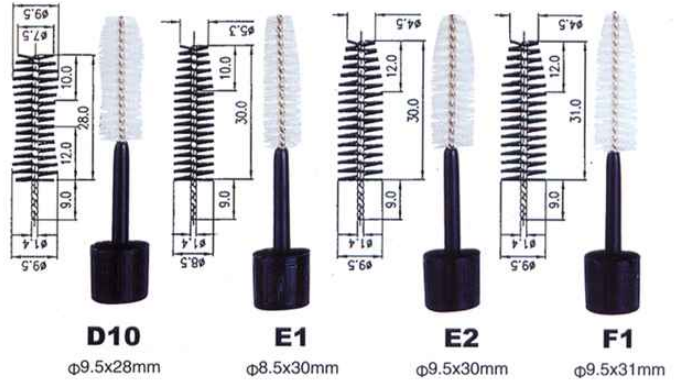

(Mascara Tip)

PUNTAS FLOCKED (Flocked Tip)

| | | | | | |
|-----|---|---|------------------------------|---|----------------------------|
| #1 |  | A | $\varnothing 2.35_{-0.03}^0$ | C | 12.7 ± 1.00 |
| | | B | 21.6 ± 1.00 | D | $\varnothing 5.6_{-0.3}^0$ |
| #1C |  | A | 2.45 ± 0.02 | E | $2.55_{-0.03}^0$ |
| | | B | 20.7 ± 1.00 | D | $\varnothing 5.6_{-0.3}^0$ |
| | | C | 12.7 ± 1.00 | | |
| #2 |  | A | $\varnothing 3_{0}^{+0.05}$ | C | 12.9 ± 1.00 |
| | | B | 21.9 ± 1.00 | D | $R2.7 \pm 1$ |
| #3 |  | A | $\varnothing 3_{-0.06}^0$ | C | 11 ± 1.00 |
| | | B | 20.5 ± 1.00 | D | $\varnothing 5.4_{-0.3}^0$ |
| #7A |  | A | $\varnothing 2.5_{-0.05}^0$ | C | 12.1 ± 1.00 |
| | | B | 21.2 ± 1.00 | D | $\varnothing 5.5_{-0.3}^0$ |