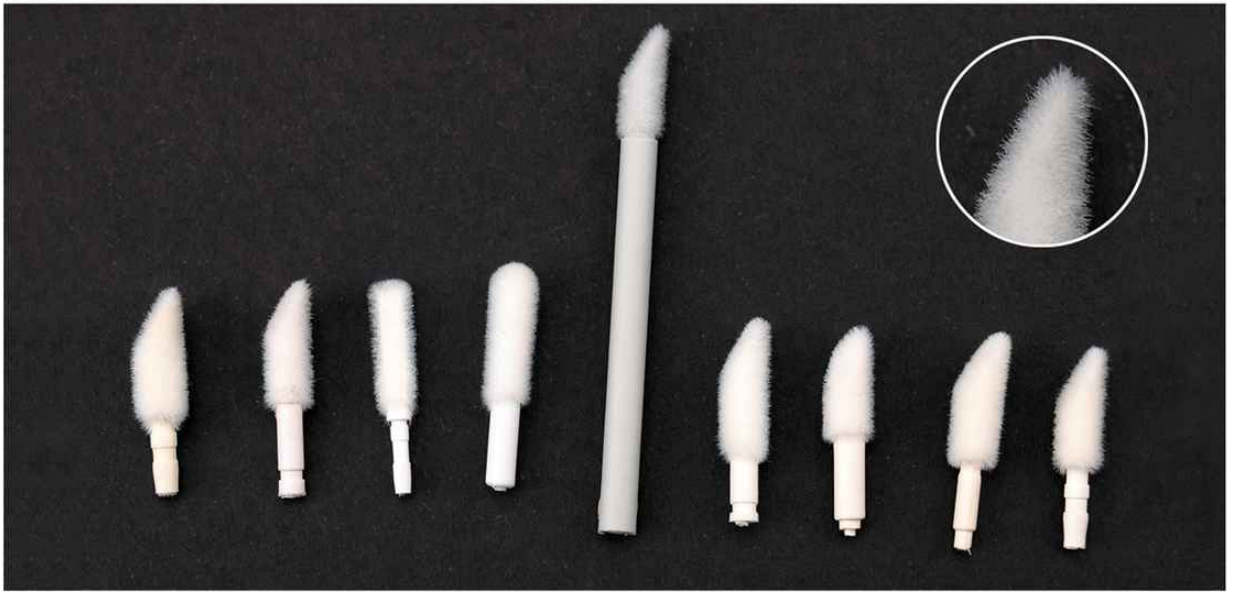

(Mascara Tip)

PUNTAS FLOCKED (Flocked Tip)

| | | | | | |
|-----|---|---|------------------------------|---|----------------------------|
| #1 |  | A | $\varnothing 2.35_{-0.03}^0$ | C | 12.7 ± 1.00 |
| | | B | 21.6 ± 1.00 | D | $\varnothing 5.6_{-0.3}^0$ |
| #1C |  | A | 2.45 ± 0.02 | E | $2.55_{-0.03}^0$ |
| | | B | 20.7 ± 1.00 | D | $\varnothing 5.6_{-0.3}^0$ |
| | | C | 12.7 ± 1.00 | | |
| #2 |  | A | $\varnothing 3_{0}^{+0.05}$ | C | 12.9 ± 1.00 |
| | | B | 21.9 ± 1.00 | D | $R2.7 \pm 1$ |
| #3 |  | A | $\varnothing 3_{-0.06}^0$ | C | 11 ± 1.00 |
| | | B | 20.5 ± 1.00 | D | $\varnothing 5.4_{-0.3}^0$ |
| #7A |  | A | $\varnothing 2.5_{-0.05}^0$ | C | 12.1 ± 1.00 |
| | | B | 21.2 ± 1.00 | D | $\varnothing 5.5_{-0.3}^0$ |